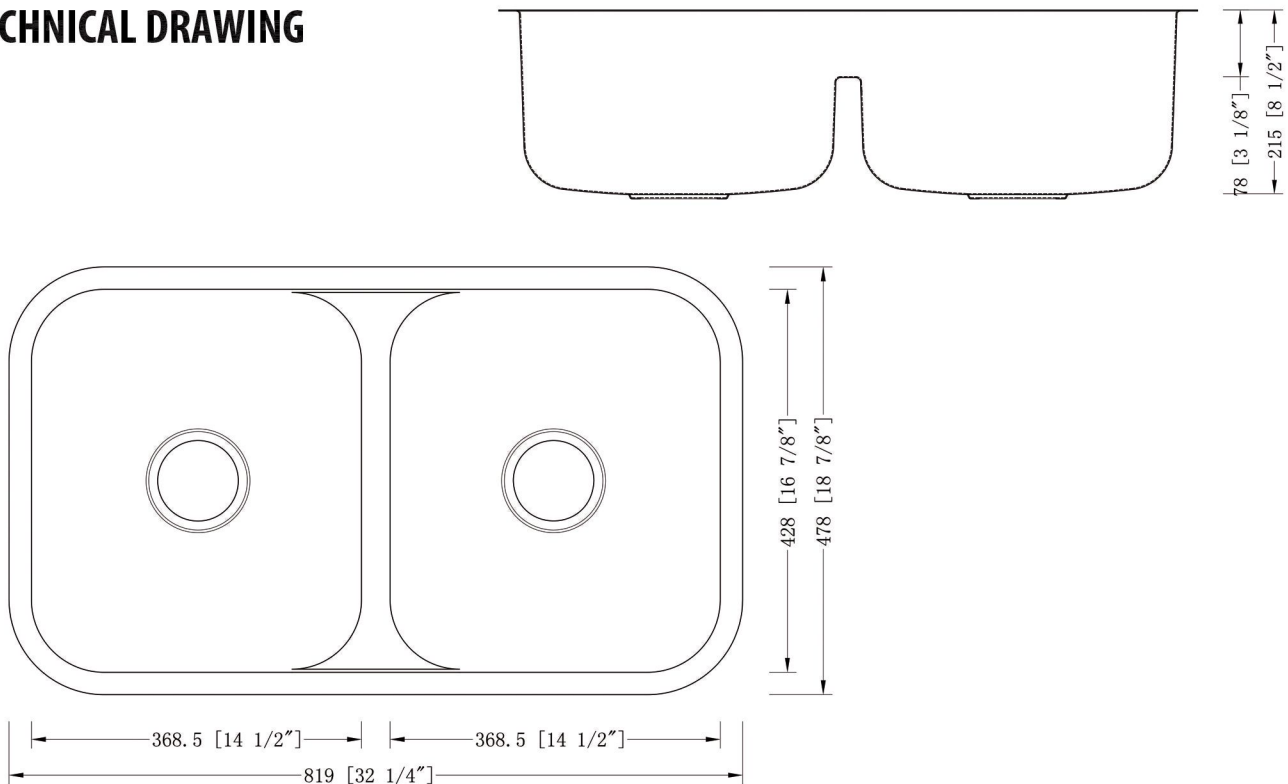

SOCI

1221 Low-Divide Kitchen Sink

FEATURES

- Premium 304 series stainless steel construction
- Undercoating and sound deadening pads to absorb noise and maintain water temperature
- 18/8 chrome-nickel content
- Rounded corners
- Optional sink grids and strainer accessories available

TECHNICAL DATA

Model #	Material	Finish	Mount Options	Overflow	Drain Size	ADA Compliant	Gauge
1221	Stainless Steel	Satin	Under-mount	No	3-1/2"	No	18G
-	-	-	-	-	-	-	-

TECHNICAL DRAWING

www.sociinc.com

401 Powerhouse St. Ste 104 McKinney, TX 75071