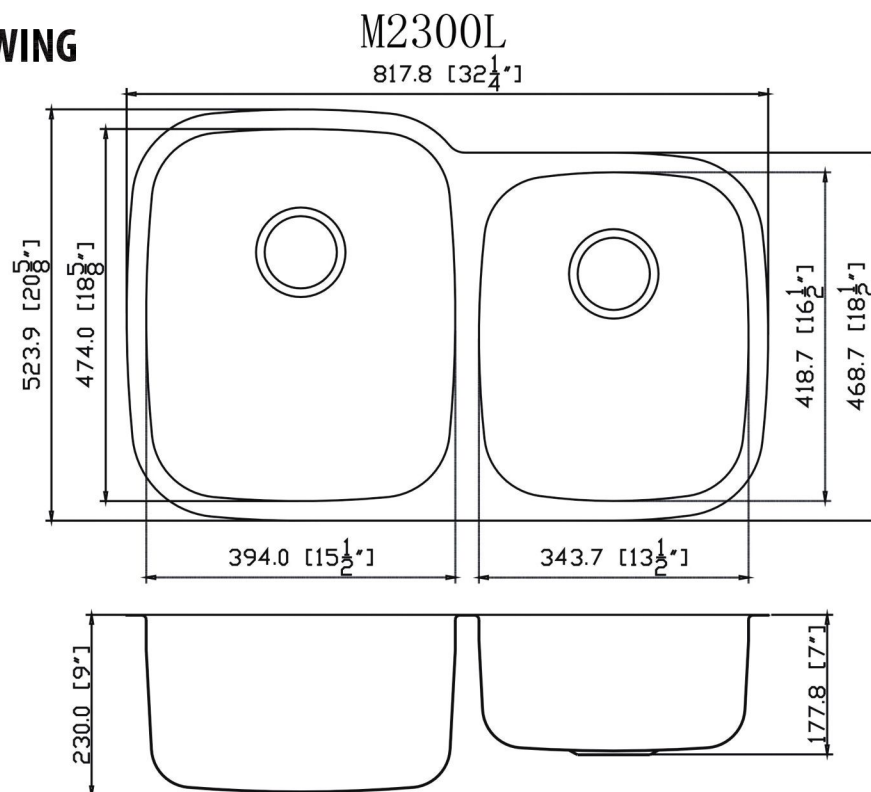

TECHNICAL DRAWING

www.sociinc.com

401 Powerhouse St. Ste 104 McKinney, TX 75071

Phone: (214) 585-4900

Email: sales@sociinc.com