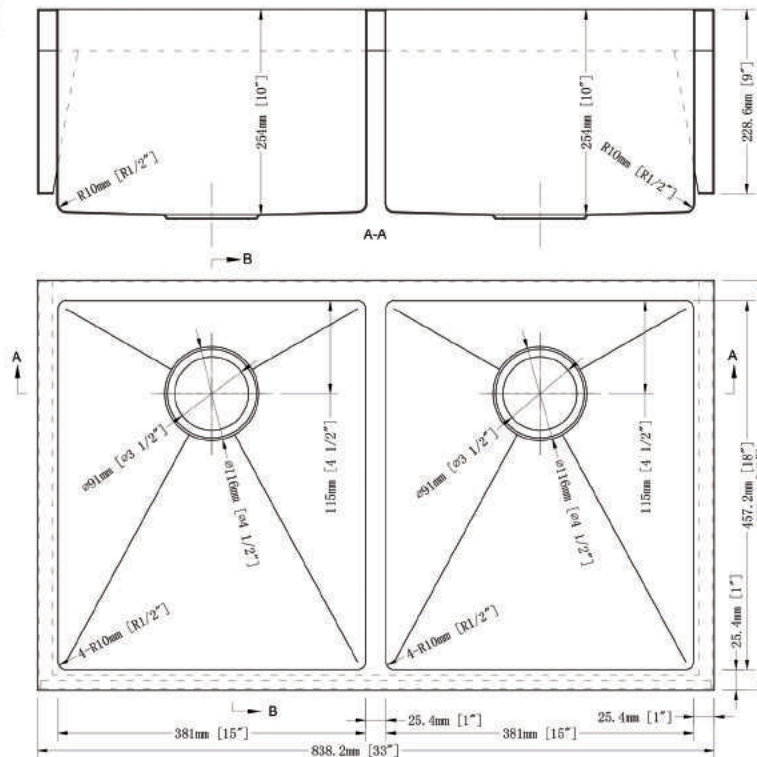

SOCI

H4703LA Kitchen Sink

FEATURES

- Premium 304 series stainless steel construction
- Undercoating and sound deadening pads to absorb noise and maintain water temperature
- 18/8 chrome-nickel content
- 10 Degree radius corners
- Optional sink grids and strainer accessories available

TECHNICAL DATA

Model #	Material	Finish	Mount Options	Overflow	Drain Size	ADA Compliant	Gauge
H4703LA	Stainless Steel	Brushed	Undermount	No	3-1/2"	No	18G

TECHNICAL DRAWING

www.sociinc.com

718 South Greenville Ave. Ste 190 Allen, TX 75002