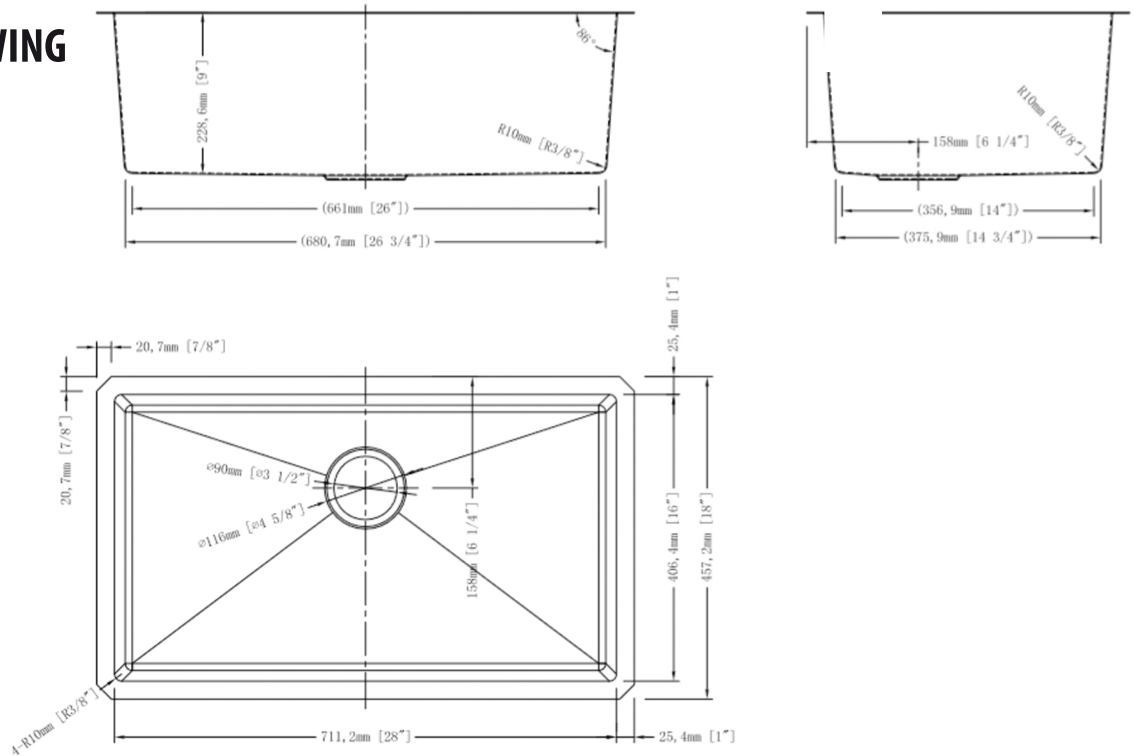

SOCI

H4501SN Kitchen Sink

FEATURES

- Premium 304 series stainless steel construction
- Undercoating and sound deadening pads to absorb noise and maintain water temperature
- 18/8 chrome-nickel content
- 10 Degree radius corners
- Optional sink grids and strainer accessories available

TECHNICAL DATA

Model #	Material	Finish	Mount Options	Overflow	Drain Size	ADA Compliant	Gauge
H4501SN	Stainless Steel	Brushed	Undermount	No	3-1/2"	No	18G

TECHNICAL DRAWING

www.soci.design

718 South Greenville Ave. Ste 190 Allen, TX 75002