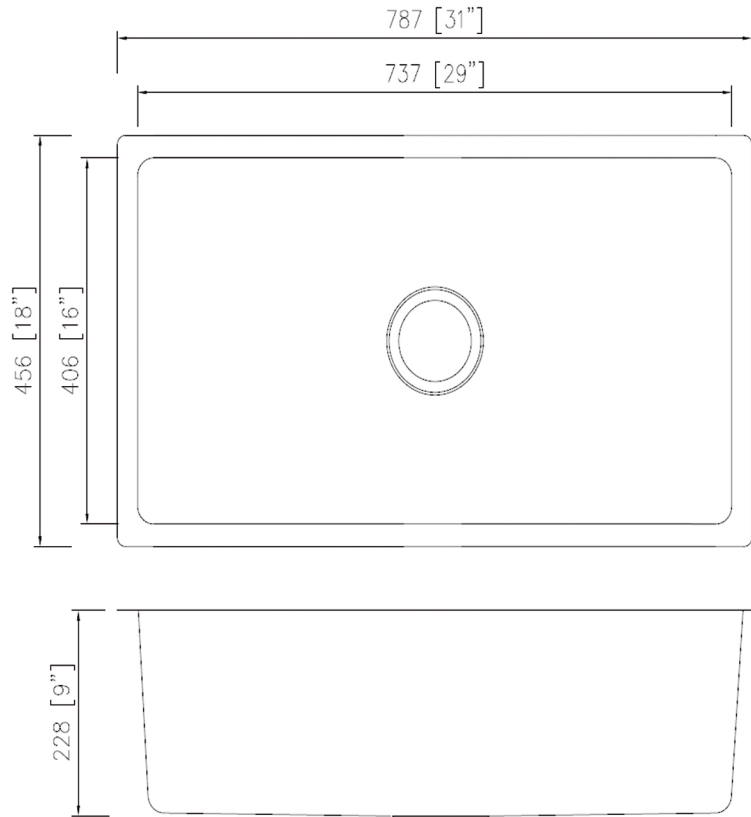

SOCI

Q6510 Quantum Single Bowl

FEATURES

- Premium 304 series stainless steel construction
- Undercoating and sound deadening pads to absorb noise and maintain water temperature
- 18/8 chrome-nickel content
- 20 Degree radius corners

TECHNICAL DATA

Model #	Material	Finish	Mount Options	Overflow	Drain Size	ADA Compliant	Gauge
Q6510	Stainless Steel	Brushed	Undermount	No	3-1/2"	No	18G

TECHNICAL DRAWING

www.soci.design

718 South Greenville Ave. Ste 190 Allen, TX 75002