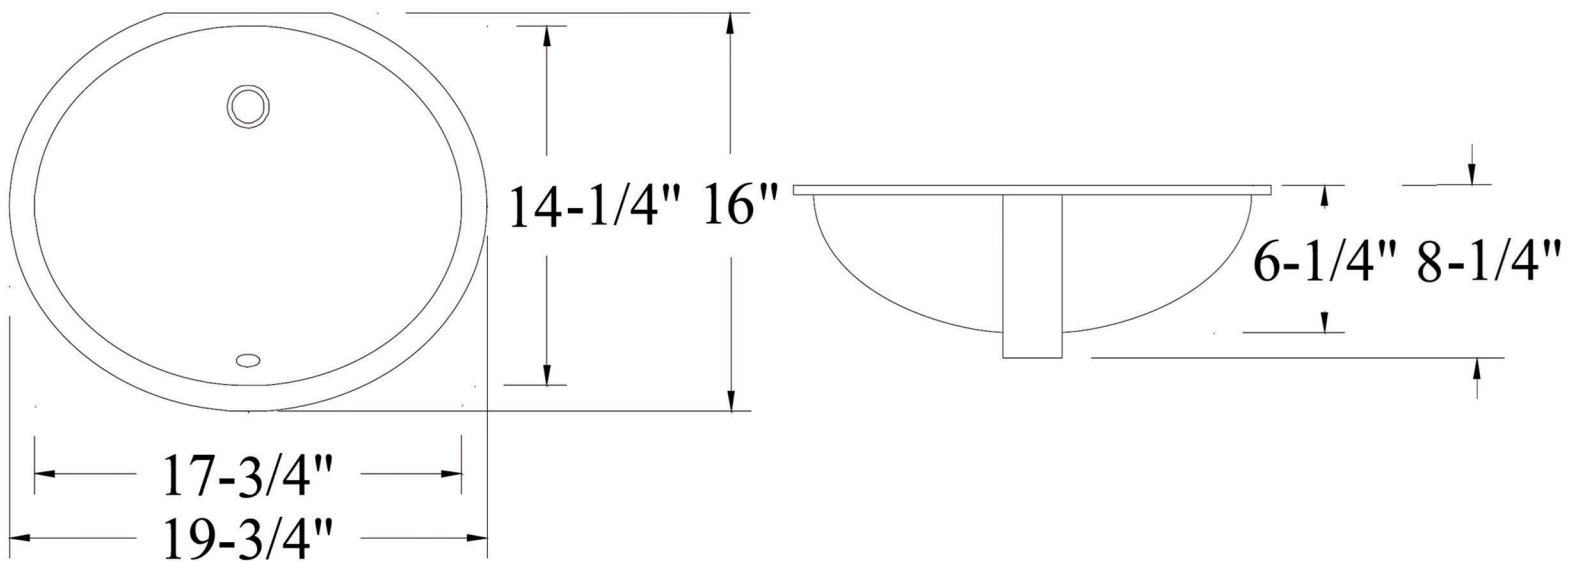

TECHNICAL DRAWING

www.soci.design

718 South Greenville Ave. Ste 190 Allen, TX 75002

Phone: (214) 585-4900

Email: sales@soci.design