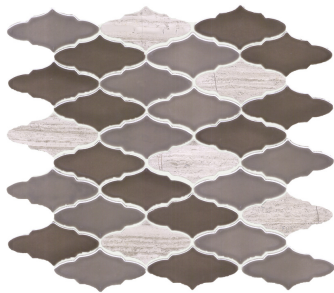

## TECHNICAL DATA

SKU	NOMINAL SIZE	PCS/CTN	SF/CTN	THICKNESS	EDGE TYPE	SURFACE FINISH	ABRASION RESISTANCE (PEI)	BREAK STRENGTH	FACES
518, 519, 521, 522	11.81 X 11.42	10	9.36	.31	Non-Rectified	Glossy	4	N/A	Infinite

SKU	DCOF	FROST RESISTANT	CHEMICAL RESISTANT	THERMAL SHOCK	SCRATCH HARDNESS	CRAZING RESISTANCE	STAIN RESISTANCE	SHADE VARIATION	WATER ABSORPTION
518, 519, 521, 522	N/A	No	N/A	N/A	N/A	N/A	N/A	V4	<.5%

WALL RATED    
 FLOOR RATED    
 OUTDOOR RATED    
 POOL RATED    
 WET AREA

## COLOR SELECTIONS

SSY-518  
Zapata Glossy

SSY-519  
Seabrook Glossy

SSY-521  
Ryland Glossy

SSY-522  
Ashford Glossy